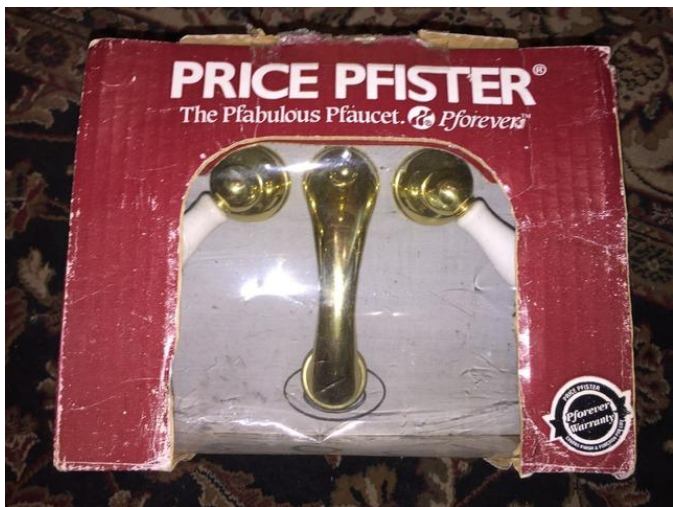

Address:

Whitehouse Station

Price:

20.00 \$

NEW 4" mini-widespread lavatory faucet, polished brass. Style #8B4-80PP. Box appears worn from storage, contents intact with original protective wrapping.

**Price Pfister Lavatory Faucet**  
Sheila  
[gottasellthatstuff@gmail.com](mailto:gottasellthatstuff@gmail.com)  
<http://tinyurl.com/yfj6pzz>