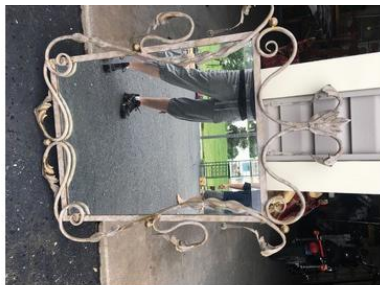

Address:

Whitehouse station

Price:

40.00 \$

Heavy, unique light metal framed mirror. 42" tall, 29" wide

Metal mirror with glass tear drops
Fallon Restaino
talulakid@hotmail.com
<http://tinyurl.com/yuuahbwf>