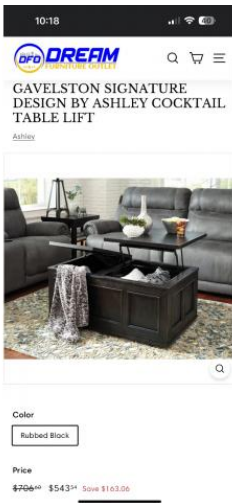

Lift Top Cocktail Table

Contact: Catherine Palmeri

Email: Cp7436@gmail.com

https://al-montgomery.countybuyselltrade.com/furniture_1/lift-top-cocktail-table_spring-hill_298014

Address:

1 Mile Off Of Port Royal Exit, Spring Hill

Price:

250.00 \$

COFFEE TABLE \$250.

Signature Design by ASHLEY

Gavelston Lift Top Cocktail Table

Rubbed Black. #7752-9.

Is more like a very deep, dark brown.

42W x 25D x 19H, 95lbs.

Has a lift tabletop on one side and trunk storage on the other. The appearance is a dry vintage finish with rubbed-through distressed marks.

Love the hidden storage. Pick up in Spring Hill.

Catherine Palmeri
Cp7436@gmail.com
<https://tinyurl.com/29u5tfn3>