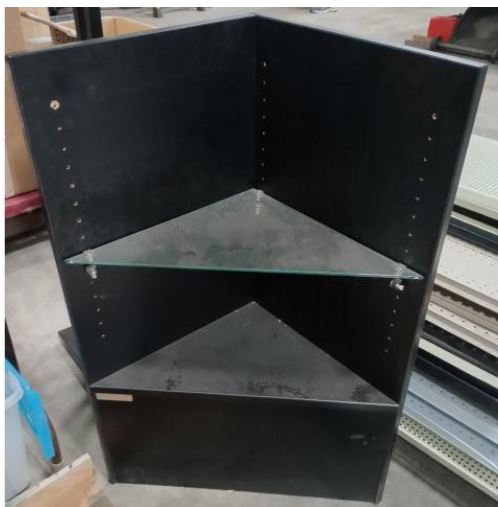

Address:

2624 E Hwy 101 Port Angeles, East Side Port Angeles, Port Ang

Price:

25.00 \$

Used Corner Cabinet 1 glass shelf (one shelf missing)

Port Angeles Power Equipment  
[jenettehpapower@yahoo.com](mailto:jenettehpapower@yahoo.com)  
<https://tinyurl.com/29eue4y4>