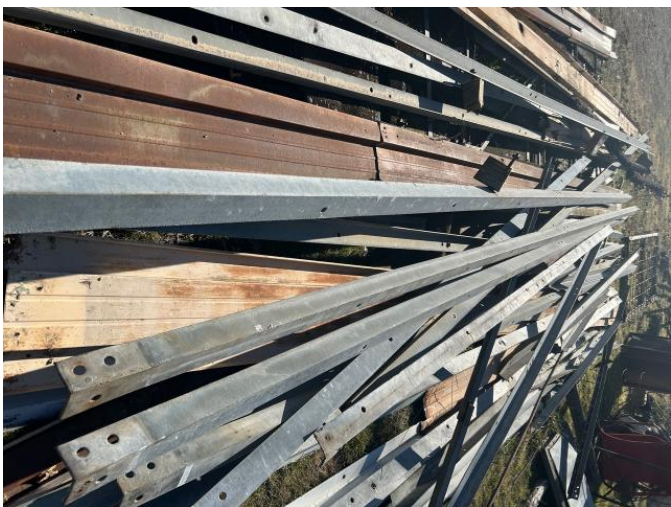

used but good shape, lots of angle iron that is 3" x 2 1/2" x 3/16" thick x 20' length - total 500 plus lineal feet. Need to sell asap.

Karen herren
Karenherren@icloud.com
<https://tinyurl.com/24atbv1g>