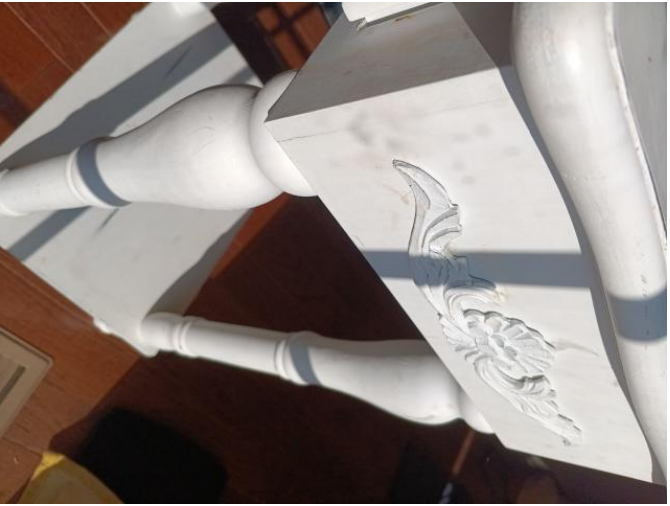

End Table like like new

Contact: Jero Sal

Email: salwaheile@gmail.com

https://countybuyselltrade.com/furniture_1/end-table-like-iike-new_carmel_296592

Address: Carmel

Price: 45.00 \$

Wood end Table. Pickup in Carmel on Rangeline Rd