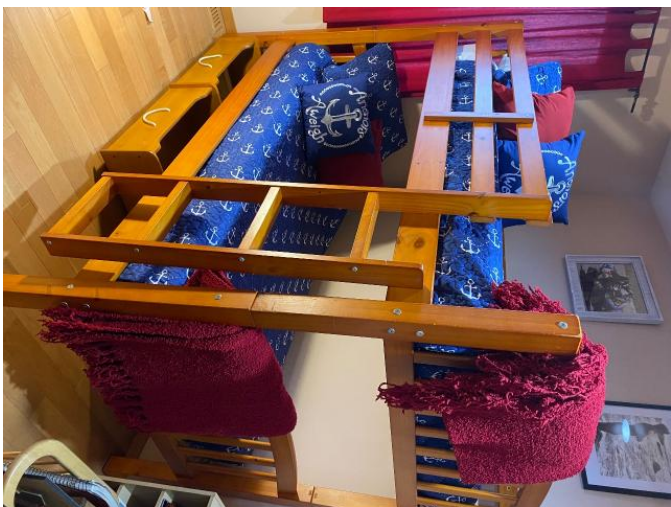

Address:

**Sequim, Sequim**

Price:

**300.00 \$**

Dunco light espresso twin over twin beds w/underbed drawers. Comes w/mattresses, sheet sets, pillows, nautical design comforters and matching pillows.

Original bed: